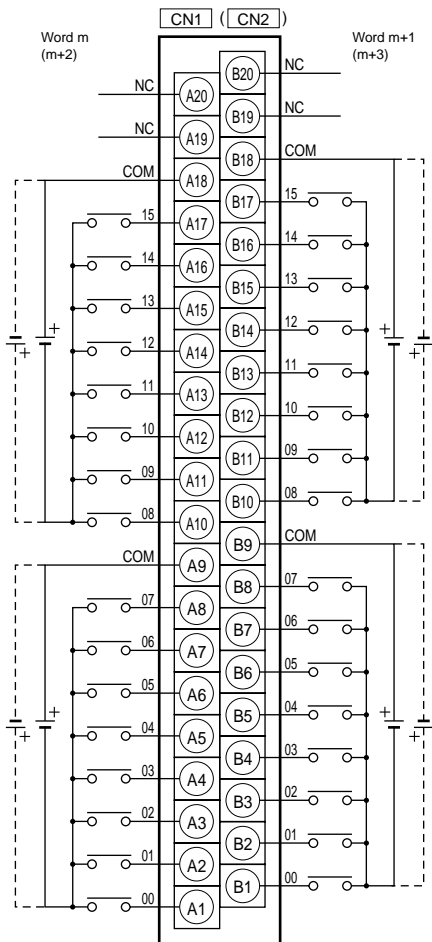

PLC I/O Unit

**C200H-ID216**  
**C200H-ID217**

Connector  
Terminal  
Conversion Unit

**XW2D-40G6**

Connecting  
Cable

**XW2Z-□□□B**

Connections  
Diagrams